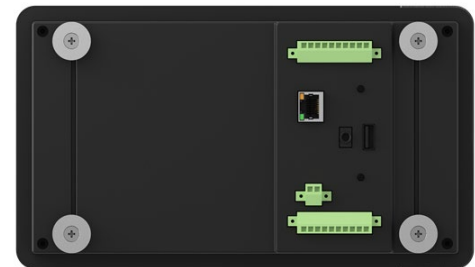

RXT-7 Rear

Note: Specifications subject to change without notice.

Important: Refer to User Guide for full specifications.