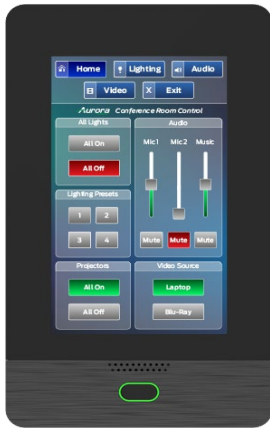

ReAX™ 7" Touch Screen/Controller

Landscape and Portrait Mounting

The RXT-7 is the world's first ReAX™ JavaScript based Touch Panel/Control System. Ideal for conference rooms, educational facilities, digital signage and more. Designed to flush mount magnetically into the RXT-BB7 back box, the RXT-7 has a beautiful 1024 x 600 touch screen with 170 degree viewing and room status lighting. The 2D and 3D graphics engine with 1080p H.264 streaming decoder provides a powerful solution for complex graphics and video, ensuring an enhanced user experience.

To further enhance the experience, the RXT-7 has a 2 watt speaker, digital microphone, and ambient light sensor. The RXT-7 is a powerful 'all-in-one' solution for your presentation and automation needs.

Core Studio tool is available free of charge for code and interface creation.

Features:

- 7" 1024x600 Resolution
- 250 nits
- Quad Core Processor running Android® 7.1
- ReAX™ Core Engine
- 1GB DDR3
- 8GB Storage
- 1 RS-232
- 1 RS-485
- 4 digital I/O
- USB Type A
- Home Button with Room Status Lighting (Red, Green, Yellow)
- Ambient Light Sensor
- 1 Speaker (2 Watts)
- Microphone
- 10/100 LAN PoE
- Auxiliary 12v Power
- Magnetic Mounting